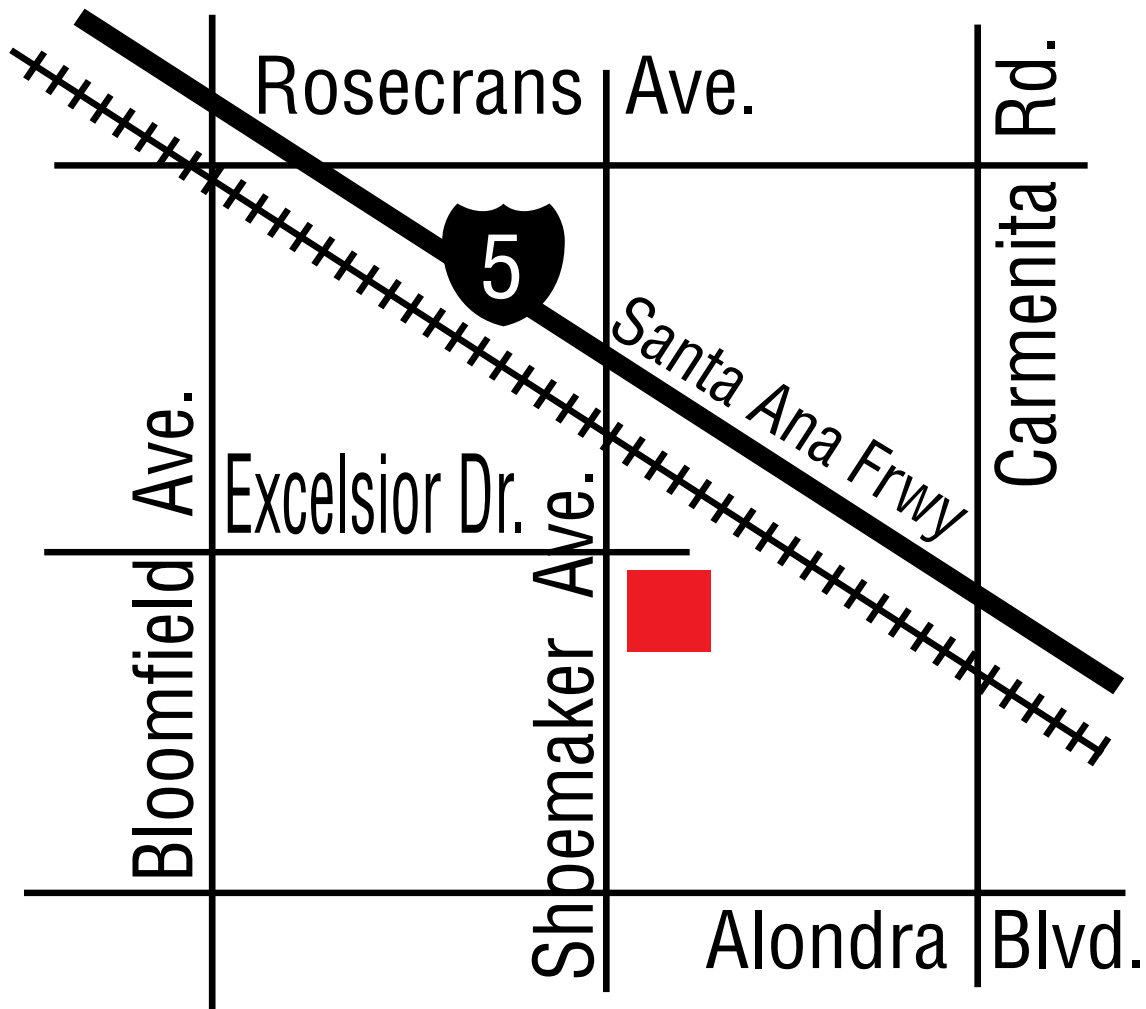

SANTA FE SPRINGS

15056 Shoemaker Ave. • Santa Fe Springs, CA 90670

Driving Directions:

I-5, exit Rosecrans Avenue, go east to Shoemaker Avenue and turn right. Located across from Vons Distribution Center.