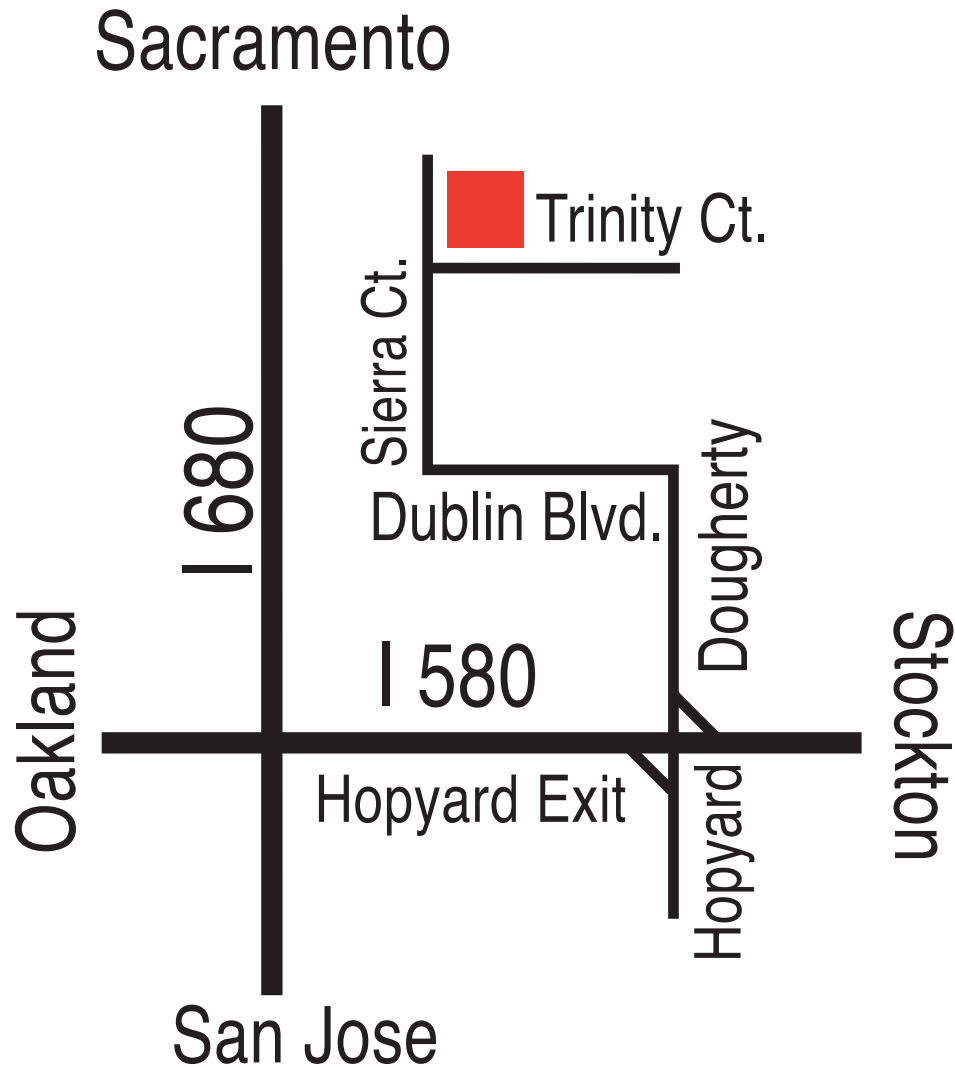

# DUBLIN

**6905A Sierra Court • Dublin, CA 94568**

**Driving Directions:**

**From Interstate 680:** Exit Hopyard Road North. Left onto Dublin Boulevard. Right onto Sierra Court. Right on Trinity Court.

**Branch Hours: Monday - Friday 7am - 4:30pm & Saturday 8am - 12pm**