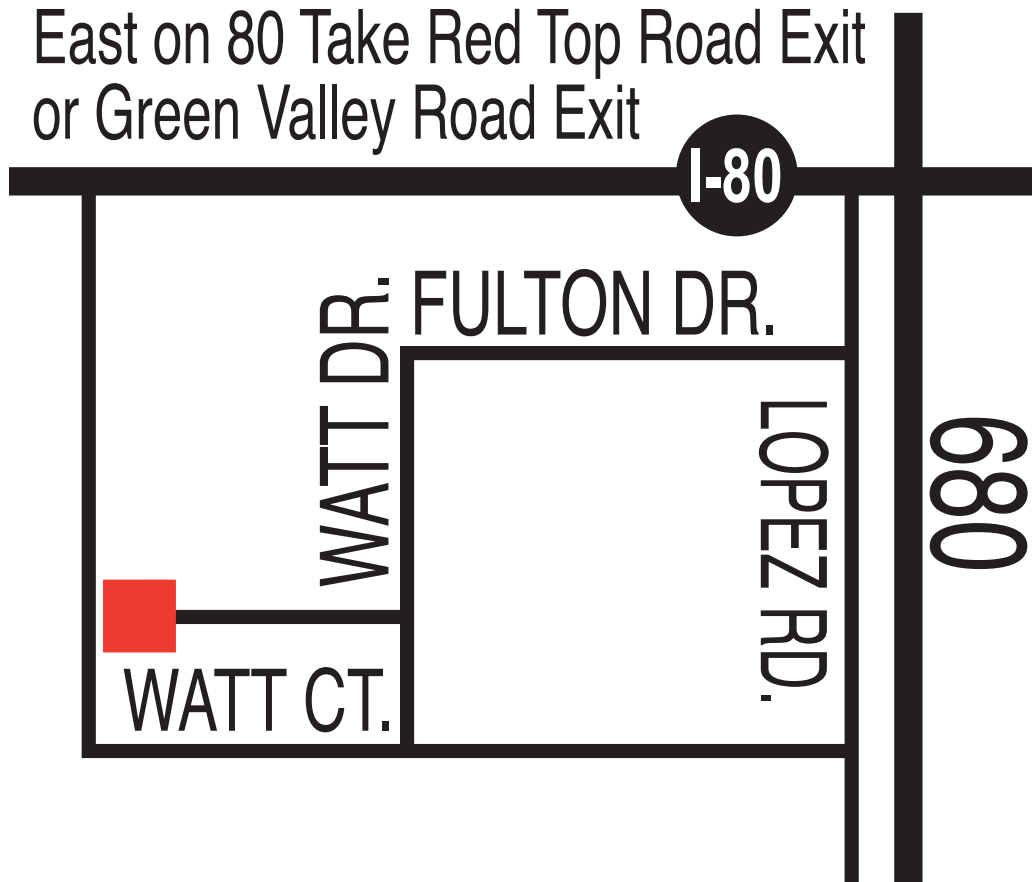

FAIRFIELD

SAN FRANCISCO

East on 80 Take Red Top Road Exit
or Green Valley Road Exit

SACRAMENTO

5200 Watt Court, Suite B • Fairfield, CA 94534

Driving Directions:

From 680 North: Take the Gold Hill Road exit. Left over the freeway, Right on Lopes. Left on Fulton. Left on Watt Dr. Right into Watt Court.

From 80 West: Pass the 680 exit and take the Red Top Road exit. Left under the freeway. Left onto Watt Drive. Left on Watt Ct.

From 80 East: Take the Red Top Road exit and turn right. Left on Watt Drive. Left on Watt Ct.