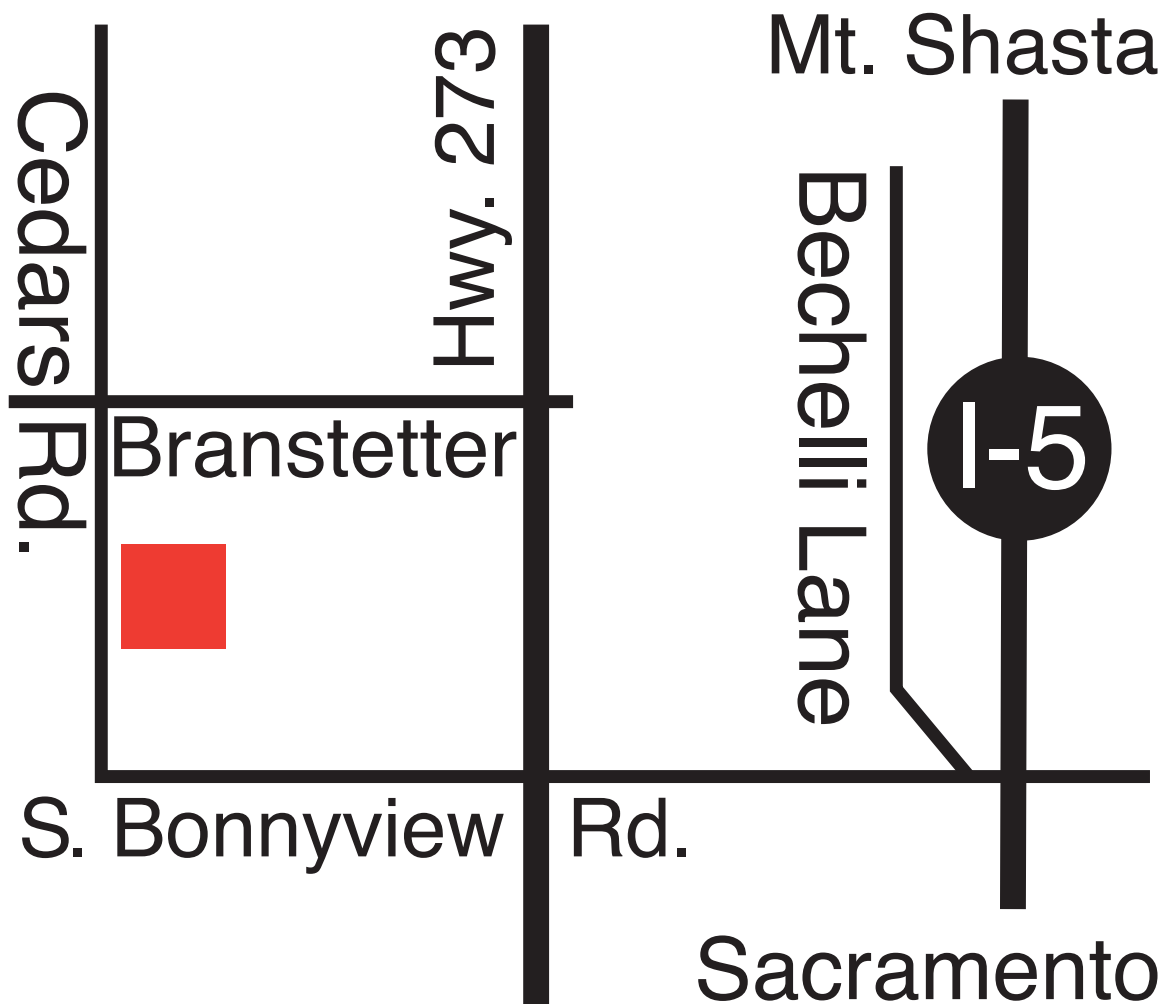

REDDING

5601 Cedars, Unit K • Redding, CA 96001

Driving Directions:

From Interstate 5: Take South Bonneyview Exit. Go West to Hwy 273. At Intersection go straight onto Cedars Road.

From Hwy 273: Go to South Bonneyview Intersection turn West.

Branch Hours: Monday - Friday 7:30am - 4:30pm

Manager: Ken Schrader
Phone: 800.479.5677
kschrader@tomduffy.com

Tom Duffy Company

WHOLESALE FLOORING PRODUCTS