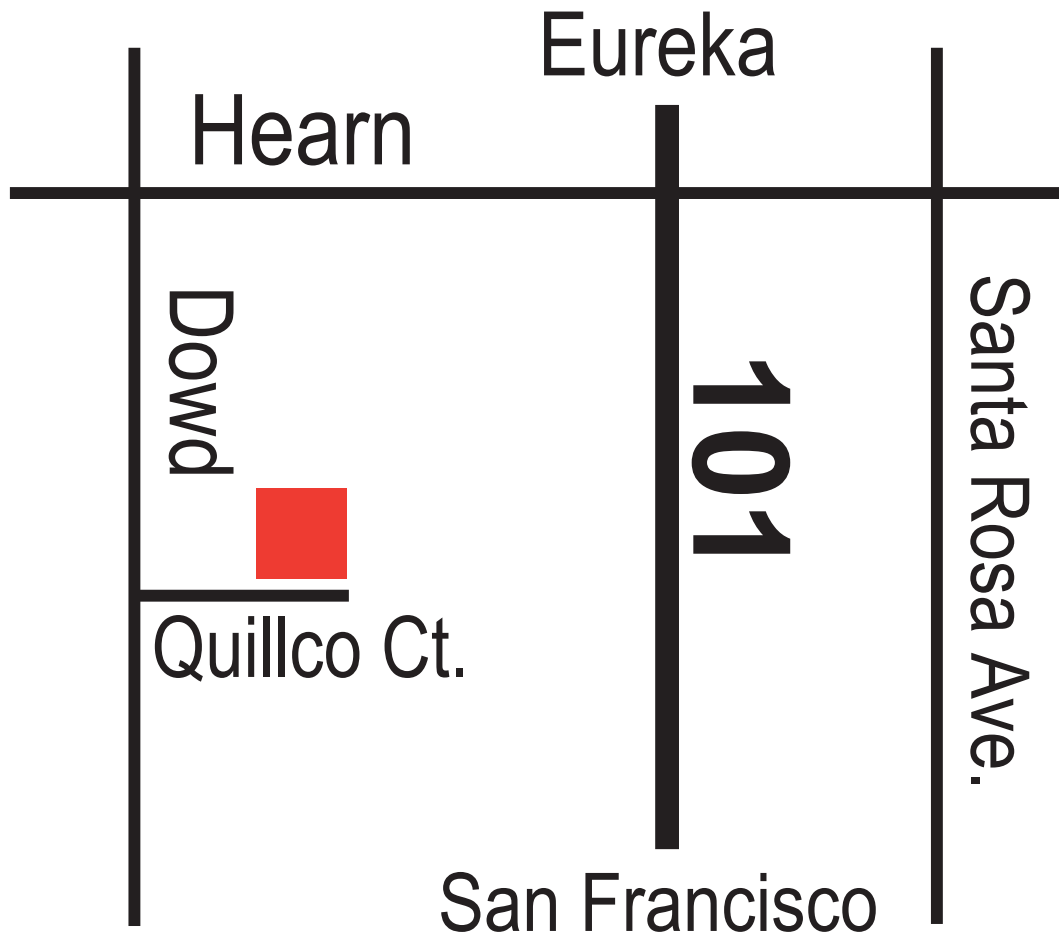

SANTA ROSA

477 F Quillco Court • Santa Rosa, CA 95407

Driving Directions:

From Hwy 101: Take the Hearn Avenue exit. Then head West on Hearn and Left on Dowd Dr. Then turn Left on Quillco Ct.

Branch Hours: Monday - Friday 7:30am - 4:30pm & Saturday 7:30am - 11:30pm