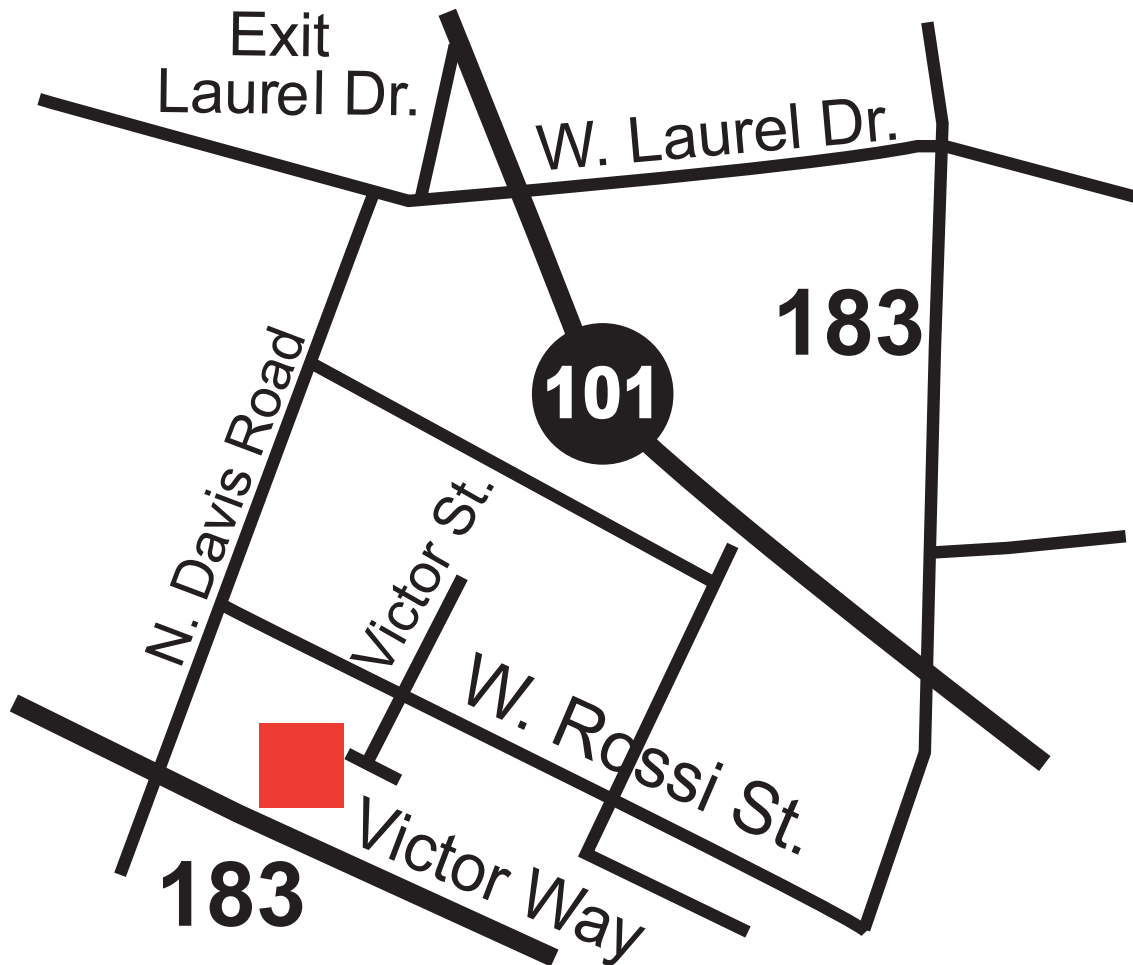

SALINAS

485 Victor Way, #1 • Salinas, CA 93907

Driving Directions:

From Interstate 101: Take the Laurel Drive Exit, turn right onto Laurel Drive. Then turn left onto North Davis Road - Then Turn left onto West Rossi Street, Right Onto Victor Street and then right onto Victor Way.

Branch Hours: Monday - Friday 7am - 4:30pm & Saturday 8am - 12pm

Manager: Chris Wolfe
Phone: 831.754.2802
cwolfe@tomduffy.com

Tom Duffy Company
WHOLESALE FLOORING PRODUCTS