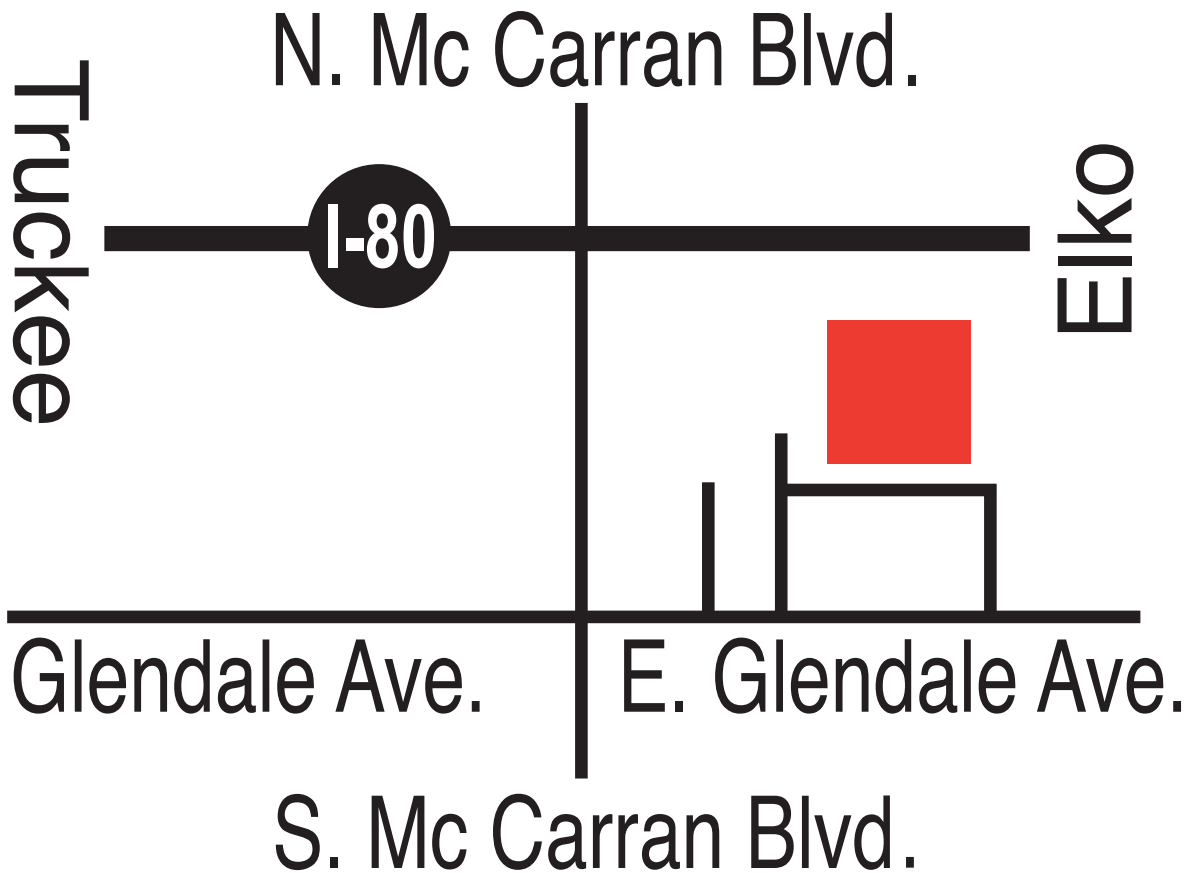

SPARKS

556 Dunn Circle • Sparks, NV 89431

Driving Directions:

From I-80: Take the McCarran Exit in Sparks (Exit 19). Turn south on McCarran and drive over the overpass that crosses the railroad tracks. Turn left at the bottom of the overpass onto East Glendale and proceed to Dunn Circle.

Branch Hours: Monday - Friday 7:30am - 4:30pm

Manager: Rob Lindquist
Phone: 925.803.6800
rlindquist@tomduffy.com

Tom Duffy Company
WHOLESALE FLOORING PRODUCTS